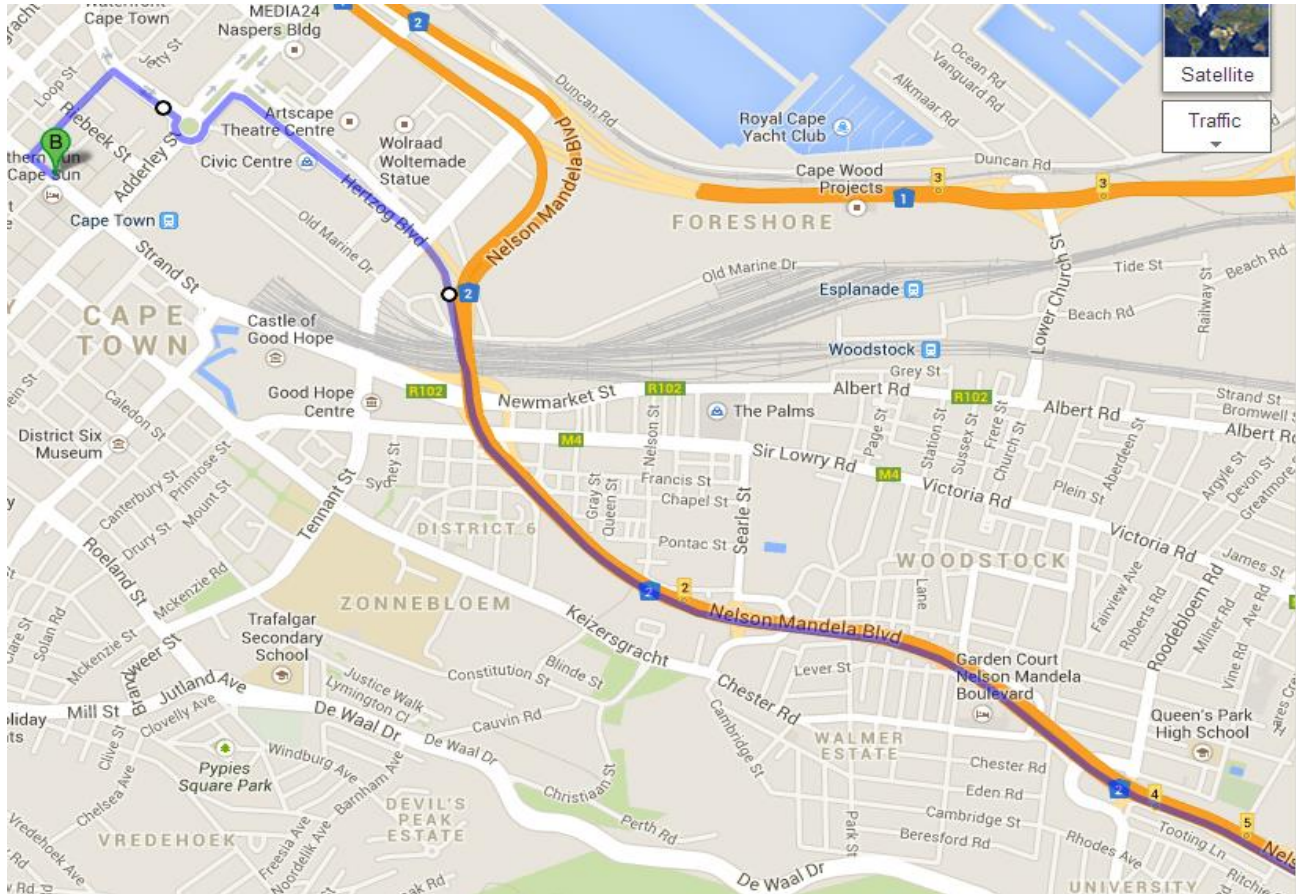

# Directions to Parking

- 1) Exit Airport and Head South
- 2) At the roundabout, take the 1<sup>st</sup> exit onto Airport Approach Road
- 3) Keep right to stay on Airport Approach Road
- 4) Merge onto Settlers Way / N2 via the ramp to Cape Town
- 5) Merge onto De Waal Drive / N2
- 6) Continue onto Nelson Mandela Boulevard
- 7) Take the Oswald Pirow Street exit toward Heerengracht Street
- 8) Merge onto Hertzog Boulevard
- 9) Turn left onto Heerengracht Street
- 10) At the roundabout, take the 3<sup>rd</sup> exit onto Hans Strijdom Avenue
- 11) Turn left onto Long Street
- 12) Turn left onto Strand Street
- 13) Turn left into  
**Parking, Strand Street, Shop no: 16B, Lower Level**
- 14) Utilize Parking Spaces from Level 6<sup>th</sup>/F – Upward